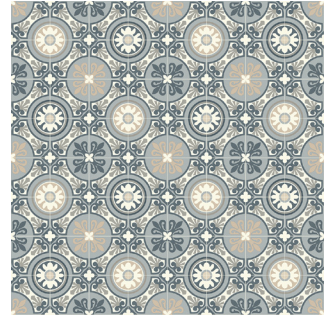

Savannah

SHEET VINYL

Signature

Lagos 710M SAV50063497
PATTERN REPEAT
L100 X W100

Modena 901D SAV50063496
PATTERN REPEAT
L100 X W100

Sicily 919M SAV50063501
PATTERN REPEAT
L200 X W120

Algerian Oak 660S SAV50063504
PATTERN REPEAT
L200 X W224

Braga Oak 634M SAV50063660
PATTERN REPEAT
L200 X W200

Braga Oak 906L SAV50063511
PATTERN REPEAT
L200 X W200

Varena 199M SAV50059696
PATTERN REPEAT
L200 X W100

Treviso 617L SAV50063498
PATTERN REPEAT
L200 X W150

Sicily 616M SAV50063500
PATTERN REPEAT
L200 X W120

Stamford Oak 900M SAV50063506
PATTERN REPEAT
L200 X W150

Stamford Oak 090S SAV50063507
PATTERN REPEAT
L200 X W150

Spotted Gum 634M SAV50063516
PATTERN REPEAT
L200 X W400